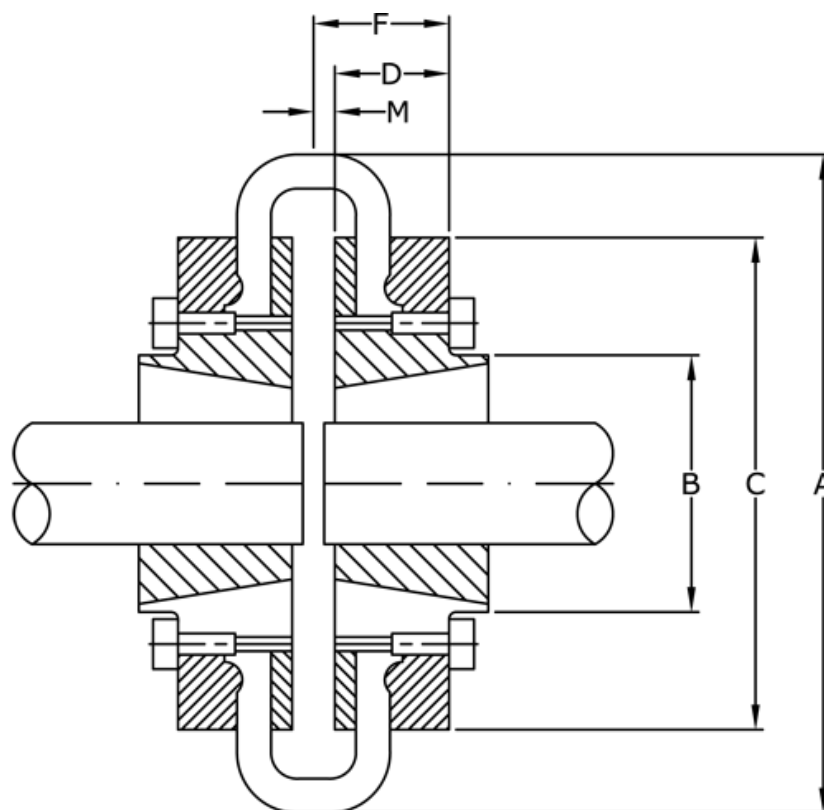

Article number: 3305100H

Description: Taper flange for tire coupling size 100
for taperbush 2517 ext. mounting

Measures

A	= 254
B	= 120
C	= 214
D	= 52.0
F	= 65.5
For taper bush	= 2517
M	= 13.5
Max. bore mm	= 65

Weight (kg) = 9.9